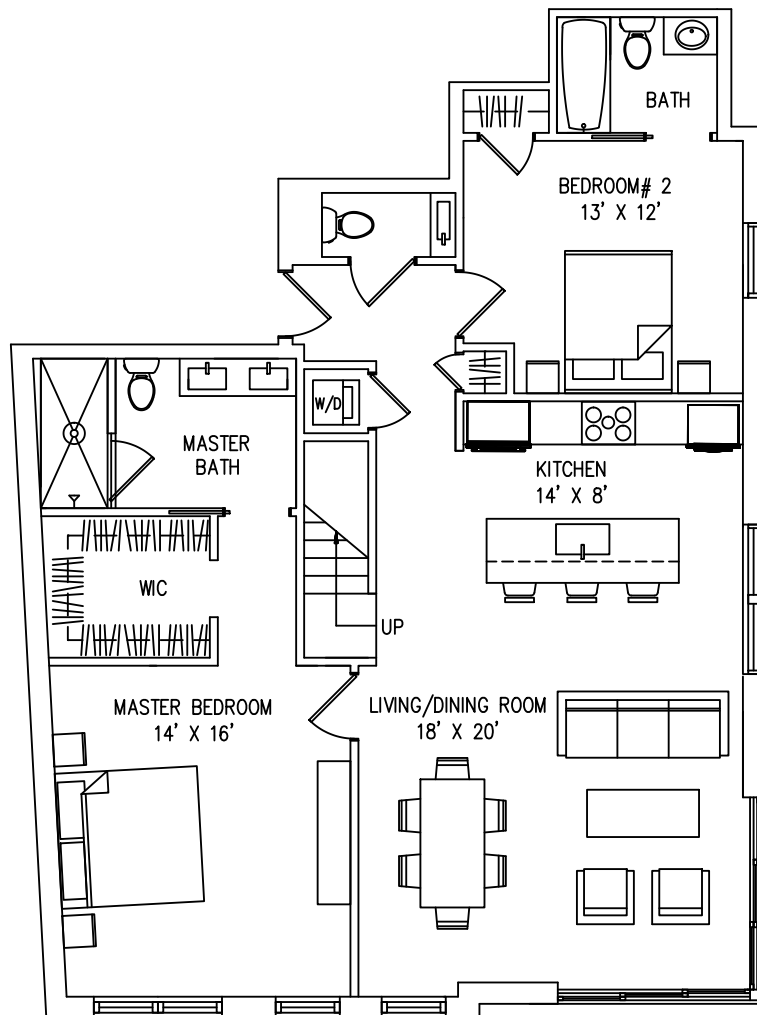

**THE
CALISTOGA**

2225 CALIFORNIA ST. NW - WASHINGTON, DC

**UNIT PH1
LOWER LEVEL**

MurilloMalnati Homes

FIFTH FLOOR

**DEVELOPER RESERVES THE RIGHT TO ADJUST ELEVATIONS AND FLOOR PLANS
AND MAKE CHANGES TO THE FEATURES AND SPECIFICATIONS AT ANY TIME**