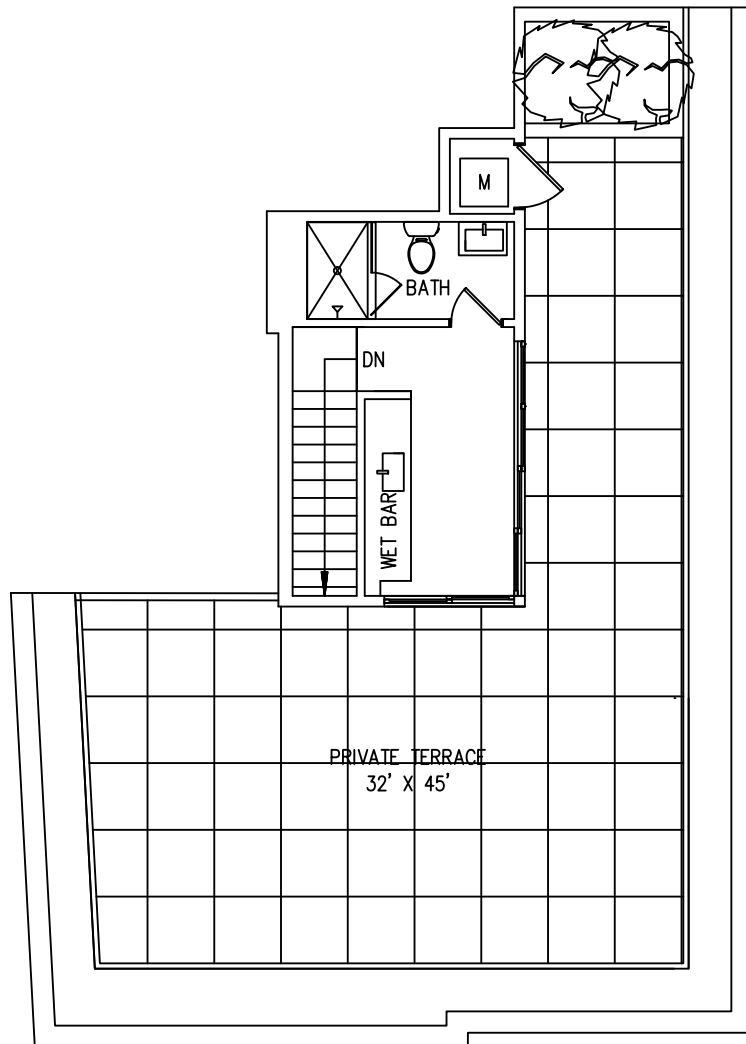

**THE
CALISTOGA**

2225 CALIFORNIA ST. NW - WASHINGTON, DC

**UNIT PH1
UPPER LEVEL**

MurilloMalnati Homes

SIXTH FLOOR

**DEVELOPER RESERVES THE RIGHT TO ADJUST ELEVATIONS AND FLOOR PLANS
AND MAKE CHANGES TO THE FEATURES AND SPECIFICATIONS AT ANY TIME**